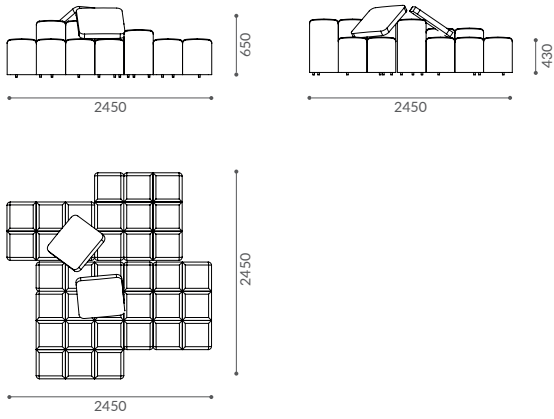

For modular sofas, connector hooks are provided (on request);

This model does not imply rigid fixation of modular units. If necessary, hooks are possible as an option.

BOX

Sofa set (2450)

Chaise-lounge with one armrest (1400)