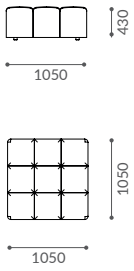

For modular sofas, connector hooks are provided (on request);

This model does not imply rigid fixation of modular units. If necessary, hooks are possible as an option.

BOX

Sofa set (2450)

Chaise-lounge with one armrest (1400)

Central element (1050)

Ottoman (1050)

Ottoman (700)

Armrest (540 h)

Armrest (650 h)

Pillow