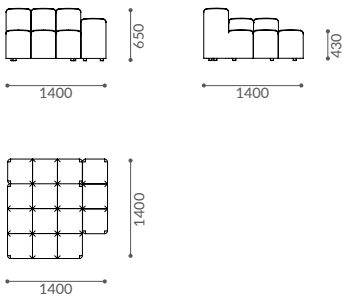

For modular sofas, connector hooks are provided (on request);

This model does not imply rigid fixation of modular units. If necessary, hooks are possible as an option.

BOX

Sofa set (2450)

Chaise-lounge with one armrest (1400)