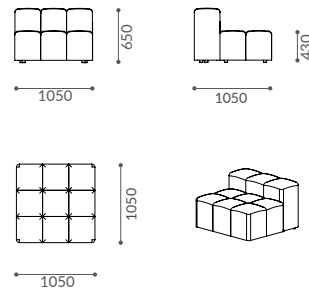

Central element (1050)