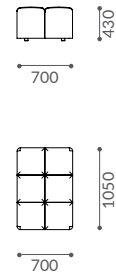

For modular sofas, connector hooks are provided (on request);

This model does not imply rigid fixation of modular units. If necessary, hooks are possible as an option.

BOX

Sofa set (2450)

Chaise-lounge with one armrest (1400)

Central element (1050)

Ottoman (1050)

Ottoman (700)

Armrest (540 h)

Armrest (650 h)

Pillow